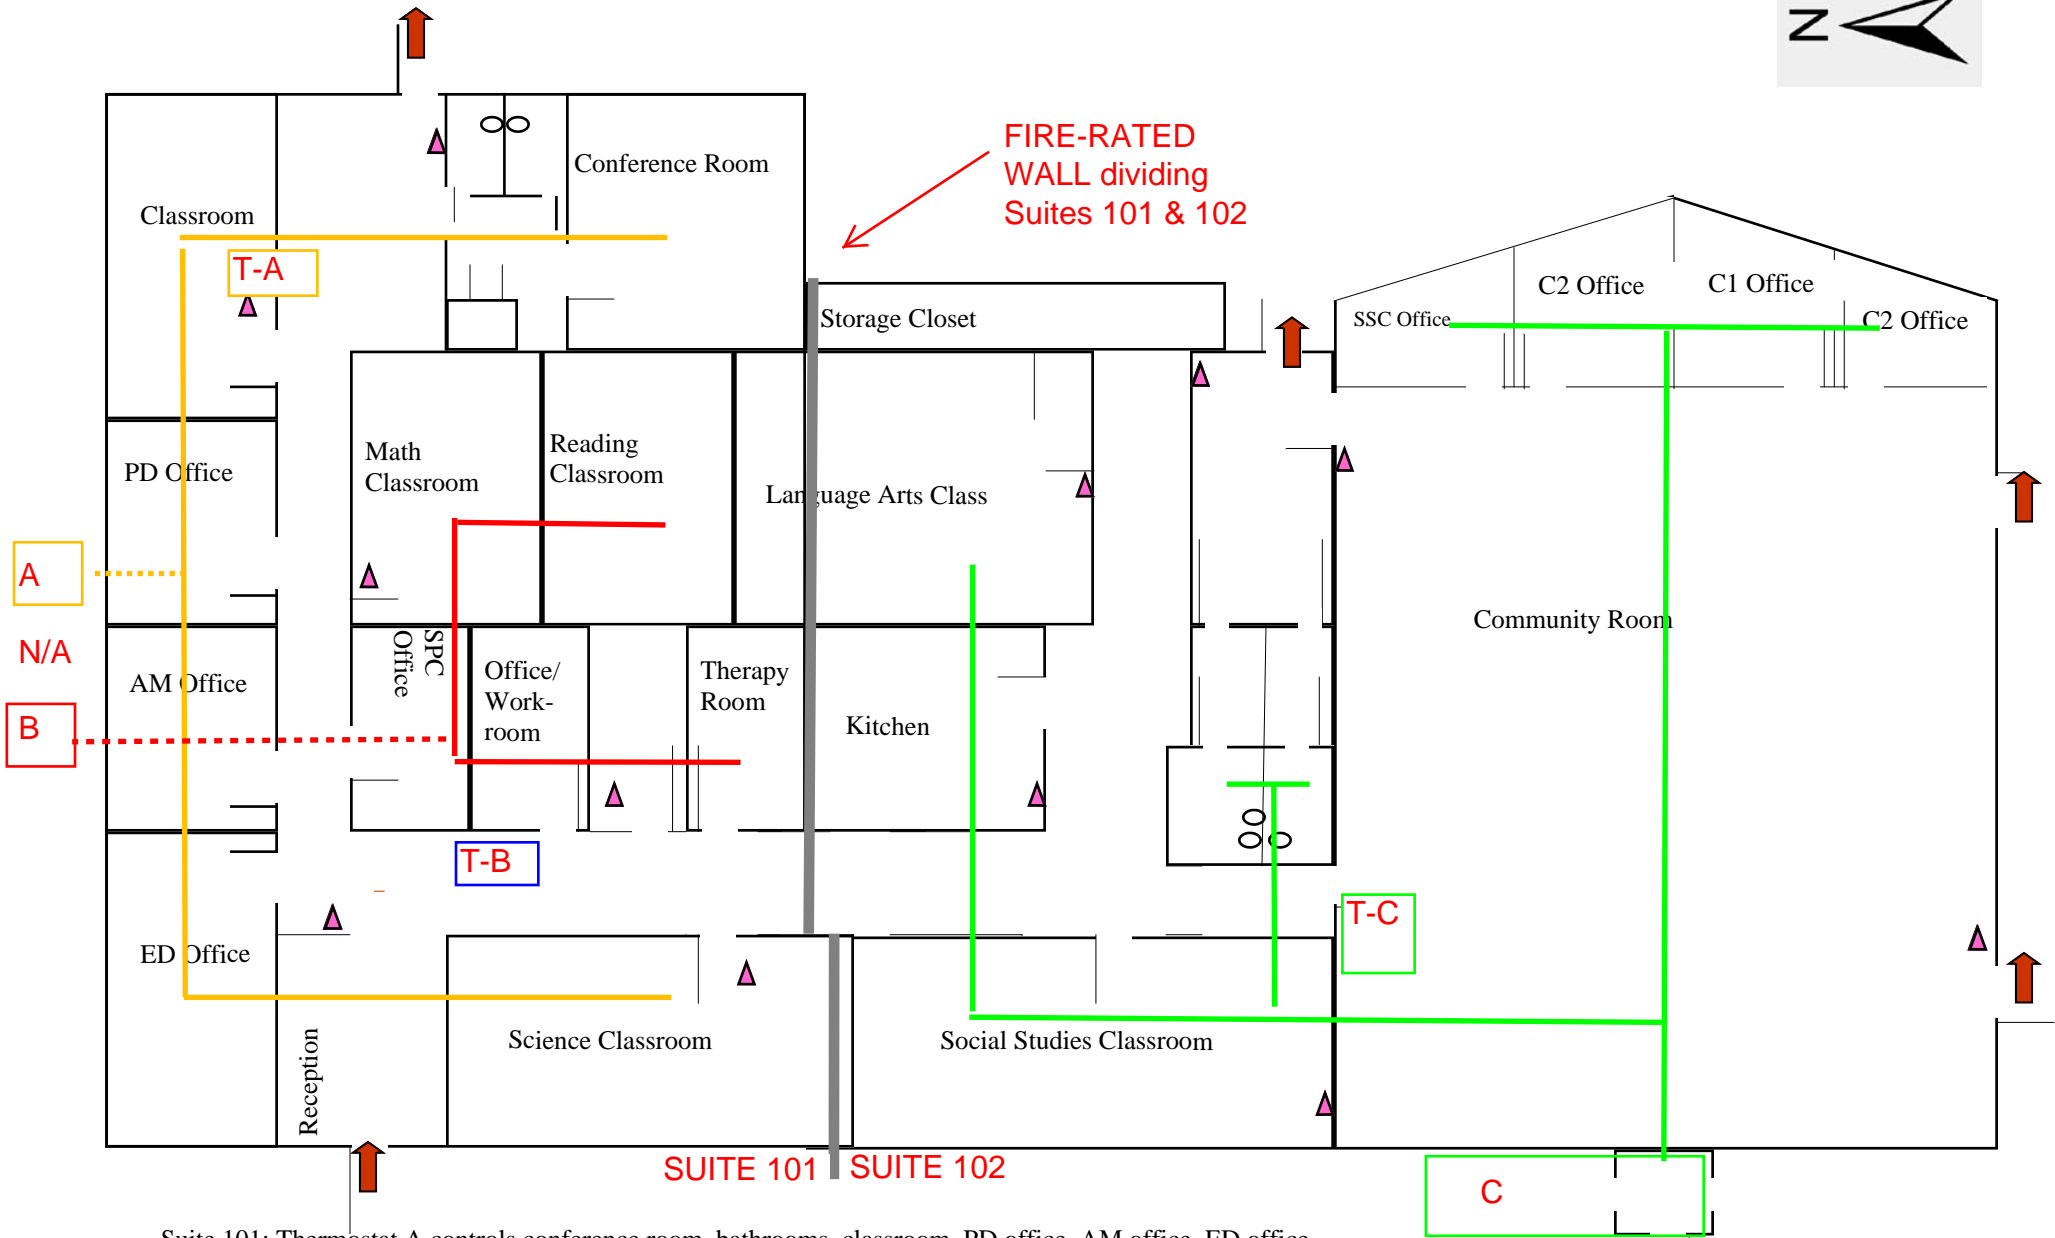

FLOOR PLAN | 4417 E. Colonial Drive | Orlando, FL 32803 | 9,223 square feet

▲ = Fire Extinguishers, ↑ = entrance / exits

Suite 101: Thermostat A controls conference room, bathrooms, classroom, PD office, AM office, ED office, reception, and science classroom. Thermostat B controls math and reading classrooms, SPC office, office / work room, and therapy room. Suite 102: all rooms controlled by Thermostat C.