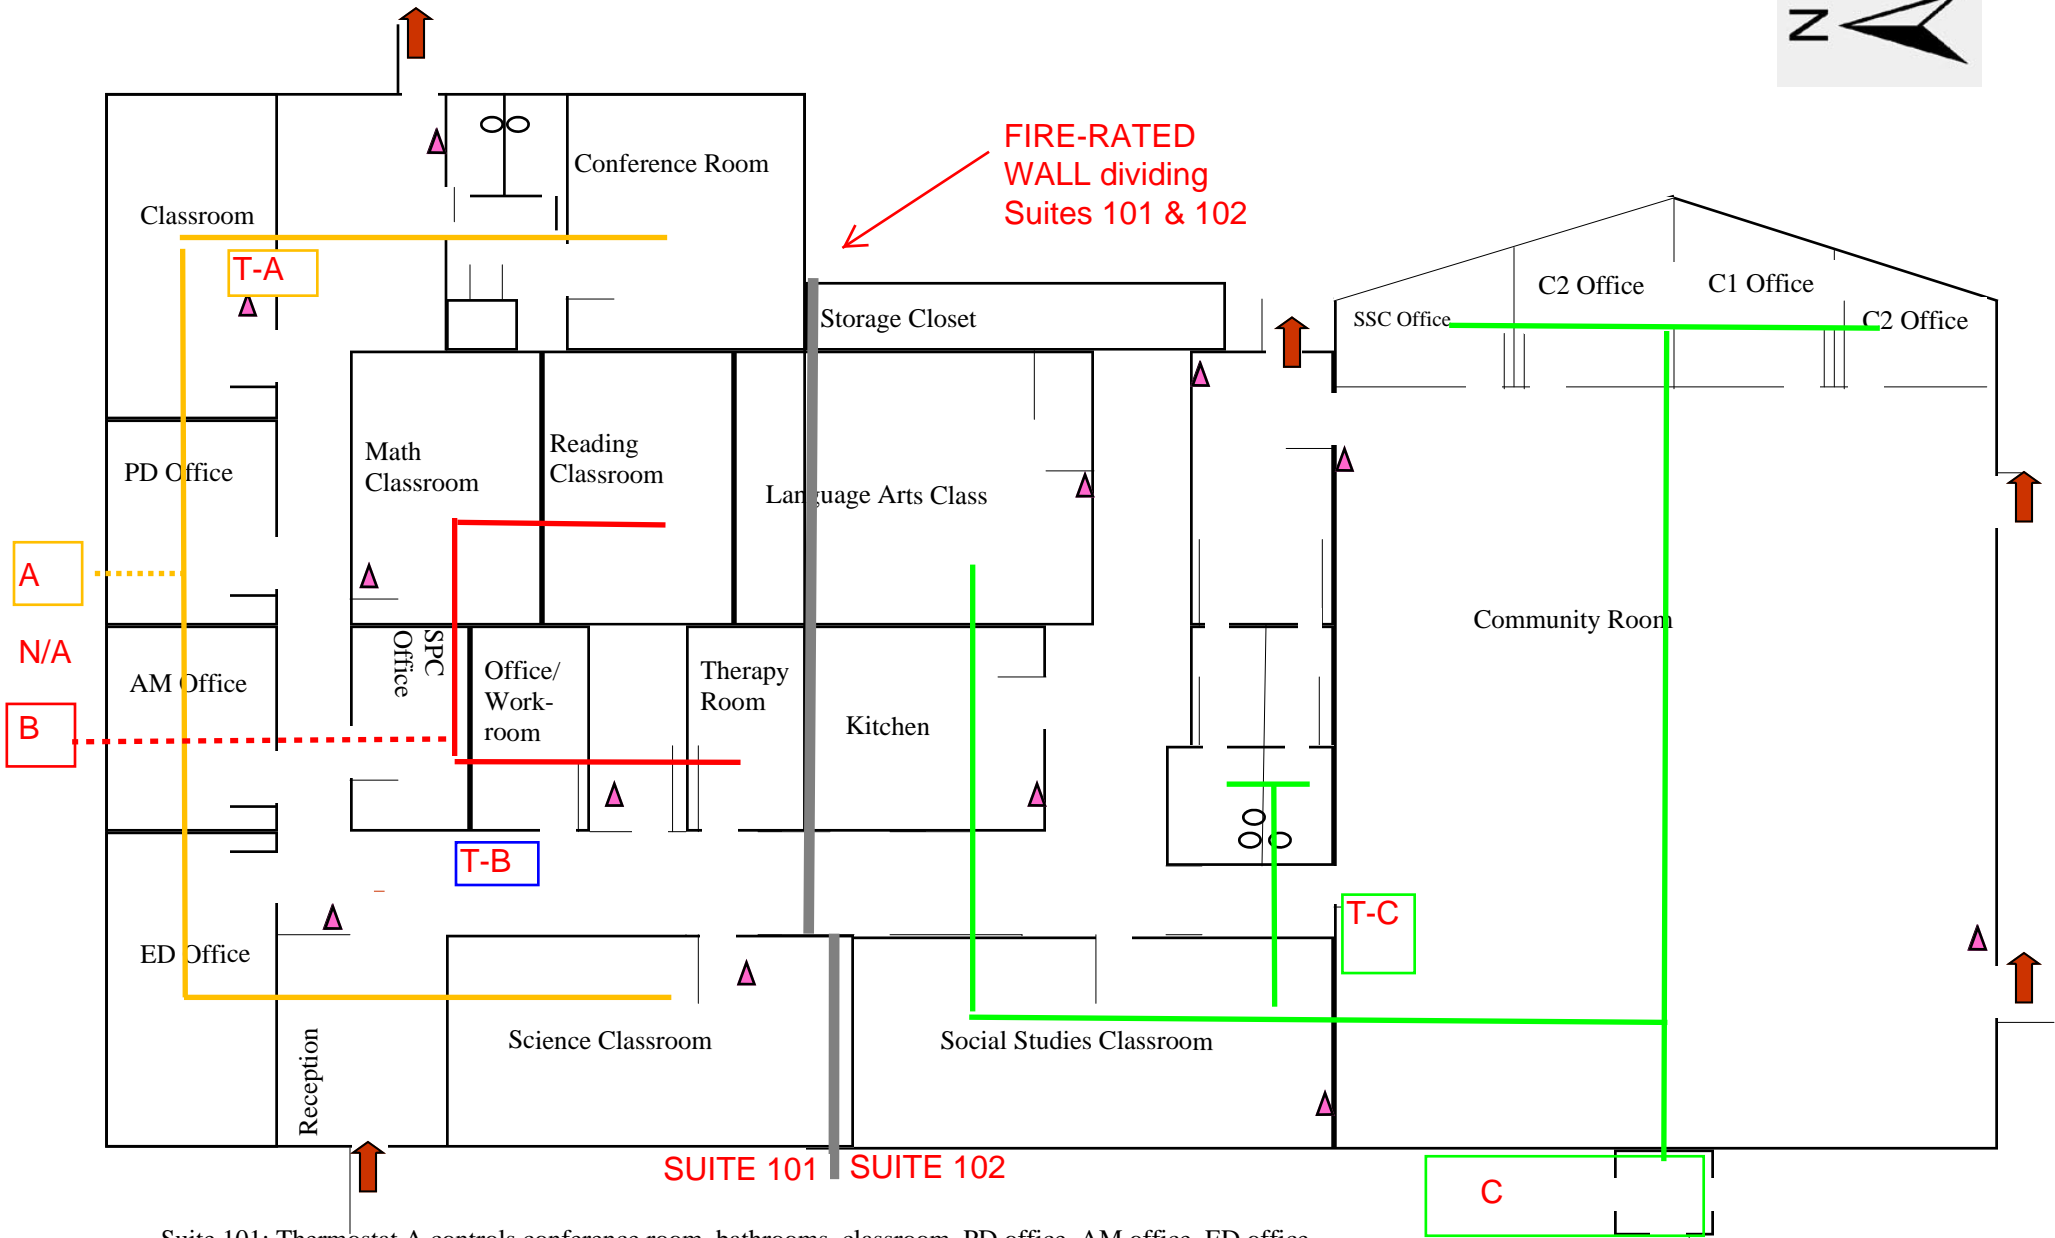

# FLOOR PLAN | 4417 E. Colonial Drive | Orlando, FL 32803 | 9,223 square feet

▲ = Fire Extinguishers, ↑ = entrance / exits

Suite 101: Thermostat A controls conference room, bathrooms, classroom, PD office, AM office, ED office, reception, and science classroom. Thermostat B controls math and reading classrooms, SPC office, office / work room, and therapy room. Suite 102: all rooms controlled by Thermostat C.